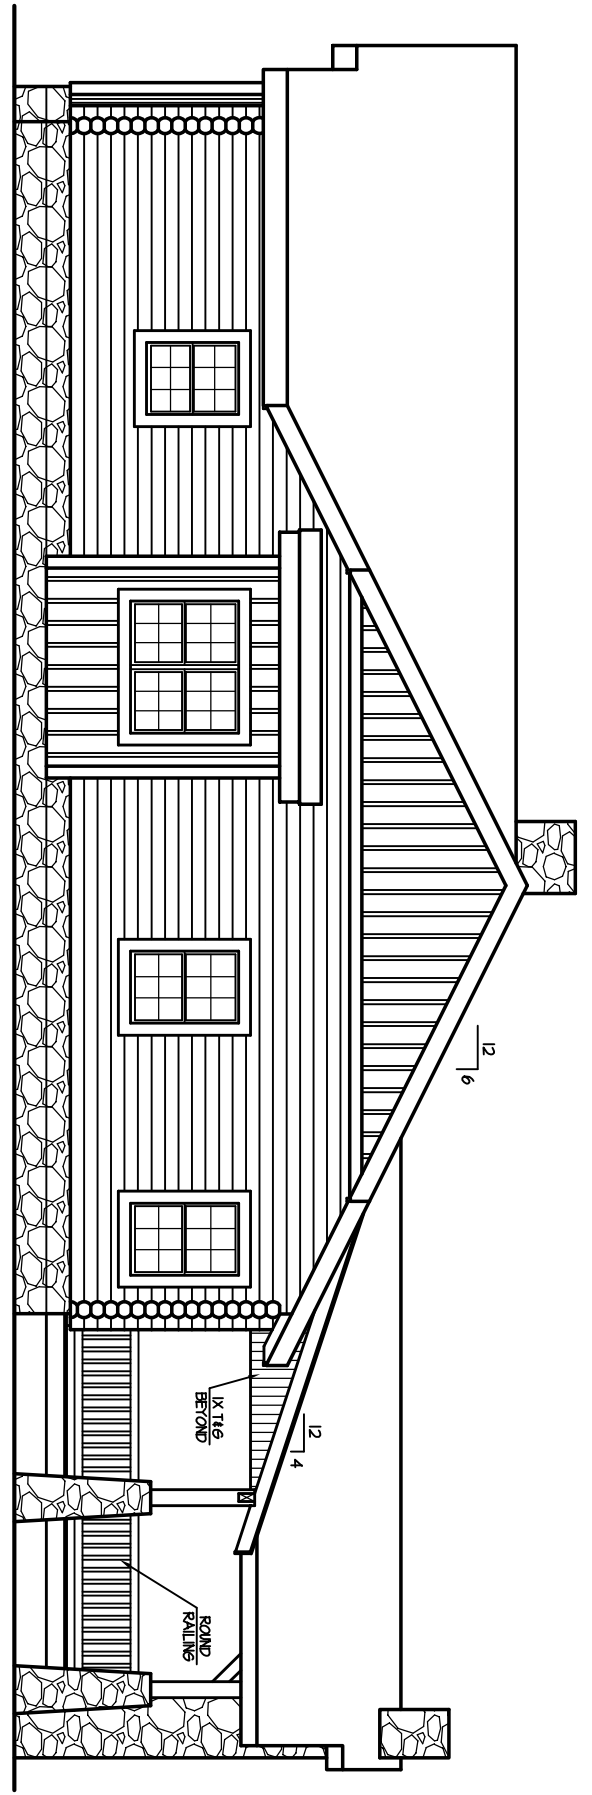

Coryette Cabin: 2,808 S.F.

FRONT ELEVATION
1/8" = 1'-0"

RIGHT ELEVATION
1/8" = 1'-0"

Corvette Cabin: 2,808 S.F.

REAR ELEVATION

LEFT ELEVATION

Corvette Cabin: 2,808 S.F.

1st FLOOR PLAN

1/8" = 1'-0"

Entertain

Destress

Storage

Flex

Ego