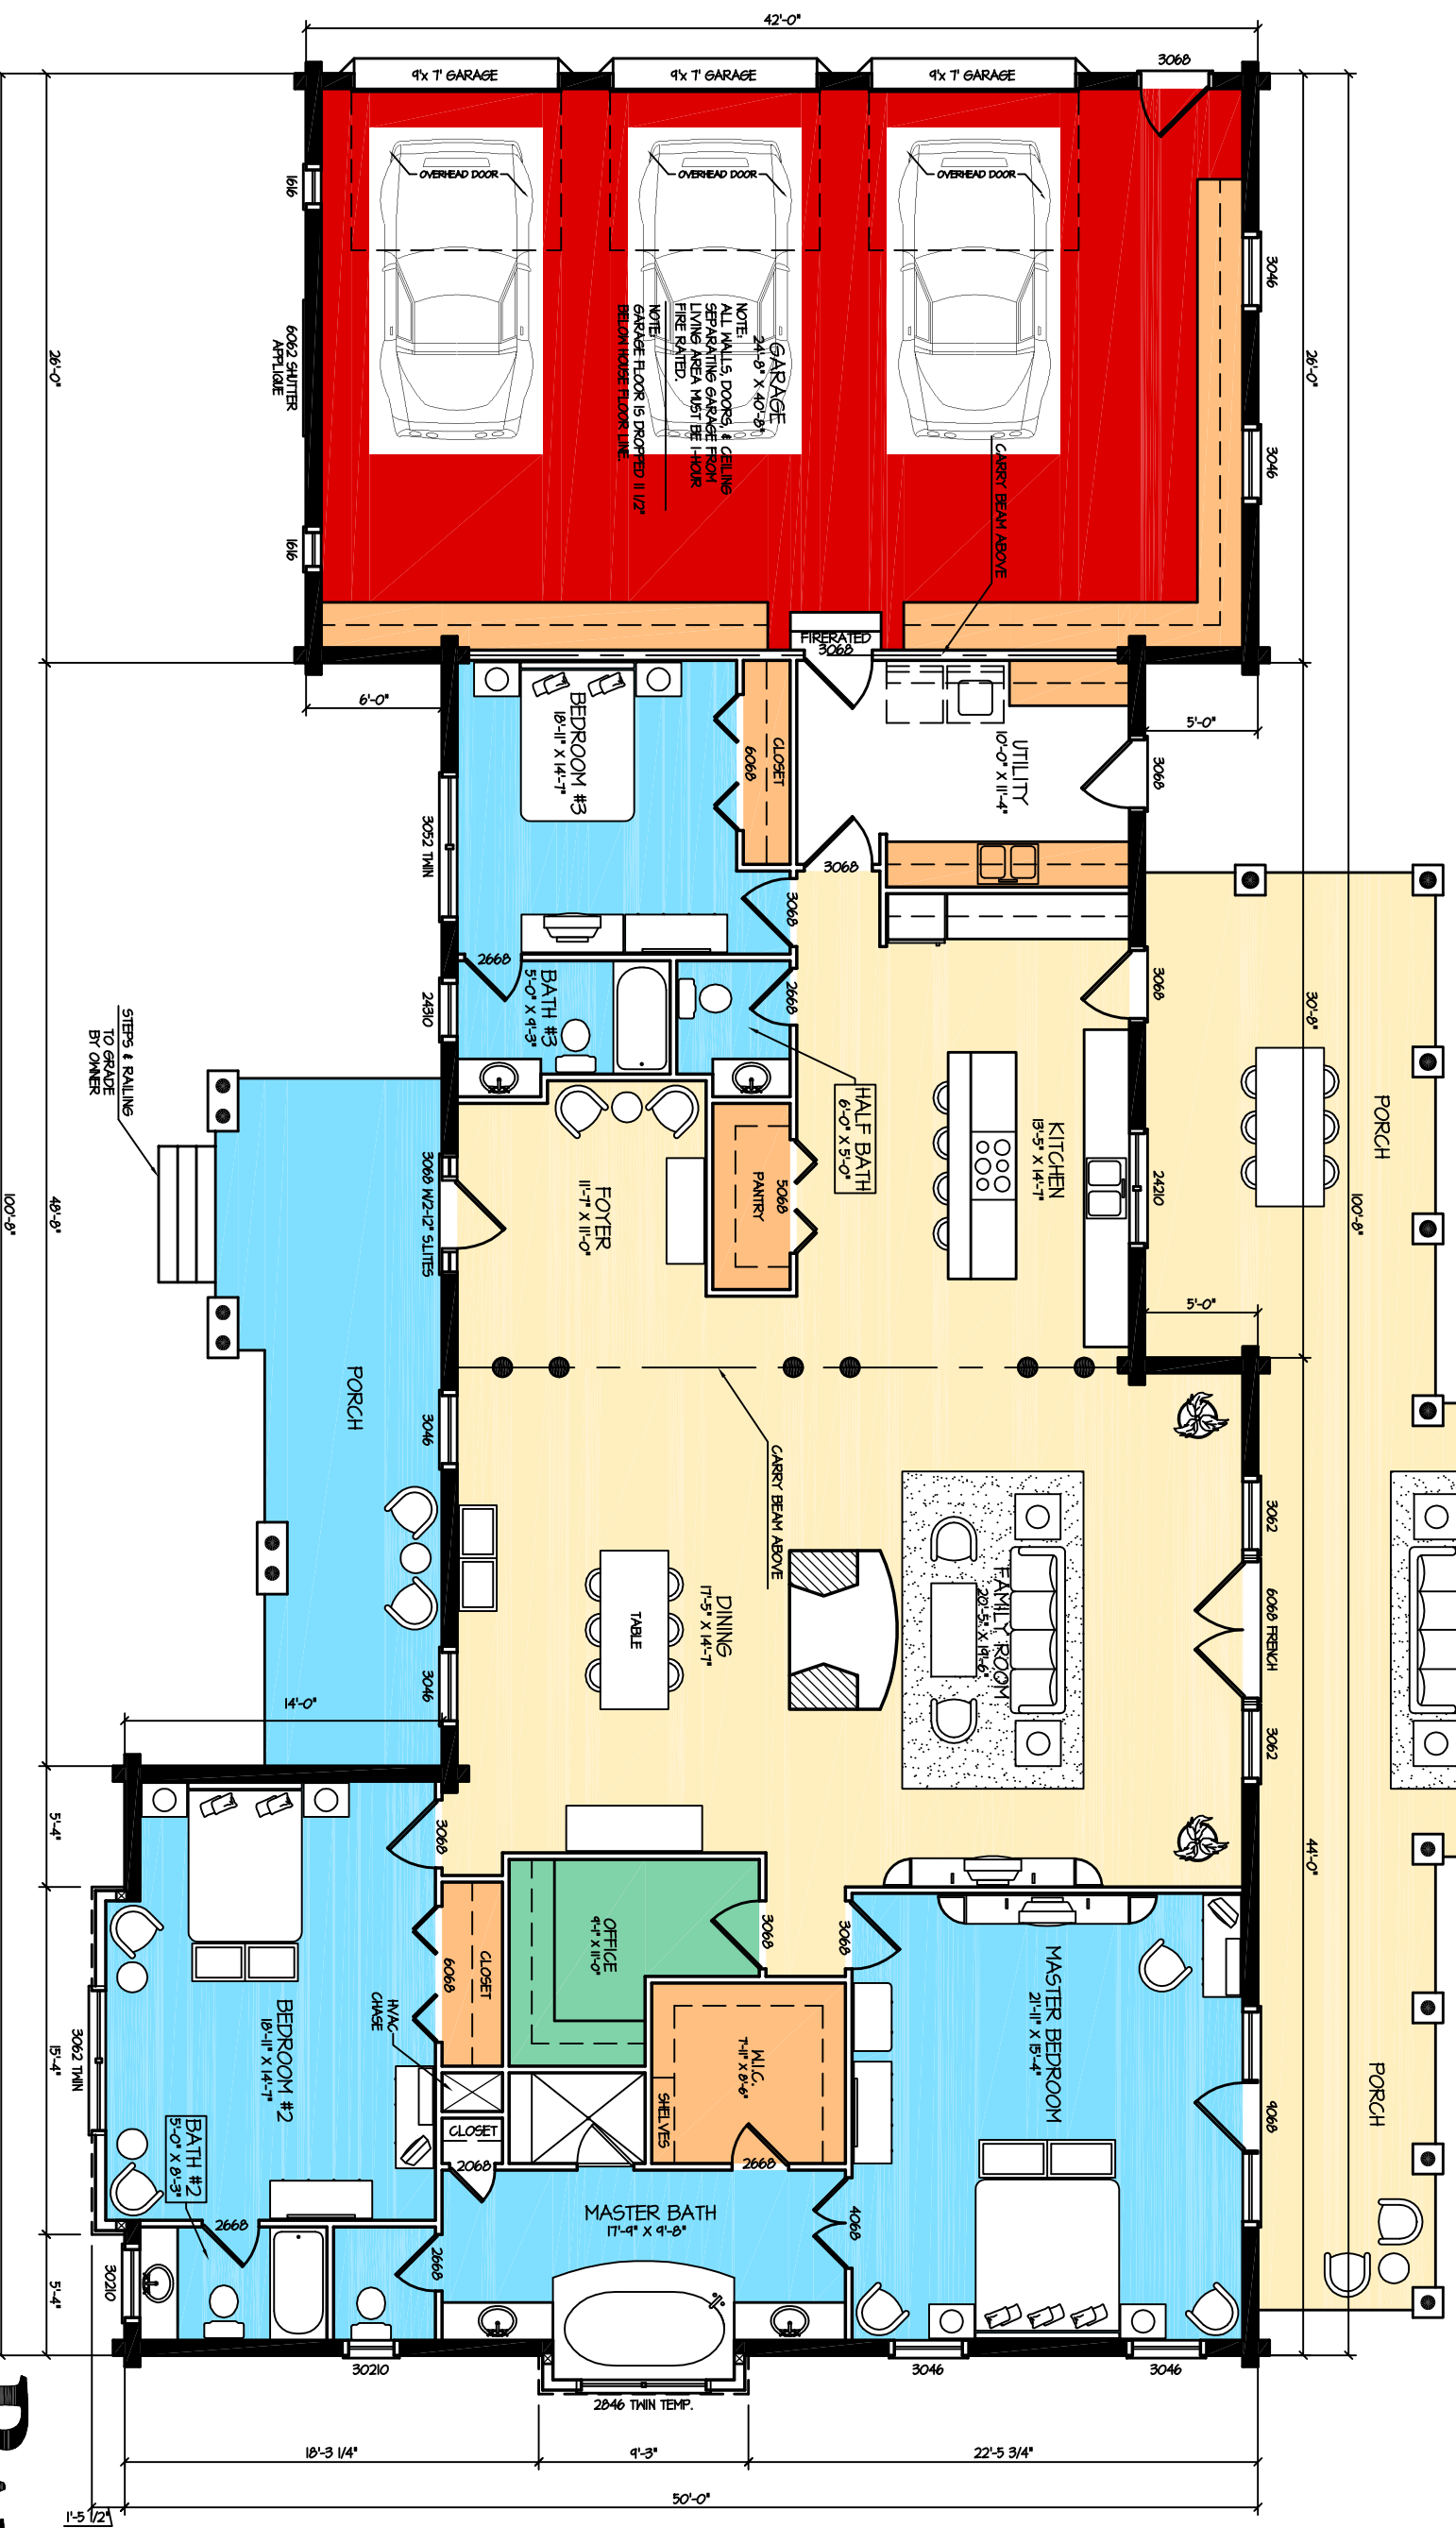

Coryette Cabin: 2,808 S.F.

FRONT ELEVATION
1/8" = 1'-0"

RIGHT ELEVATION
1/8" = 1'-0"

Corvette Cabin: 2,808 S.F.

REAR ELEVATION

LEFT ELEVATION

Corvette Cabin: 2,808 S.F.

1st FLOOR PLAN

1/8" = 1'-0"

Entertain

Destress

Storage

Flex

Ego