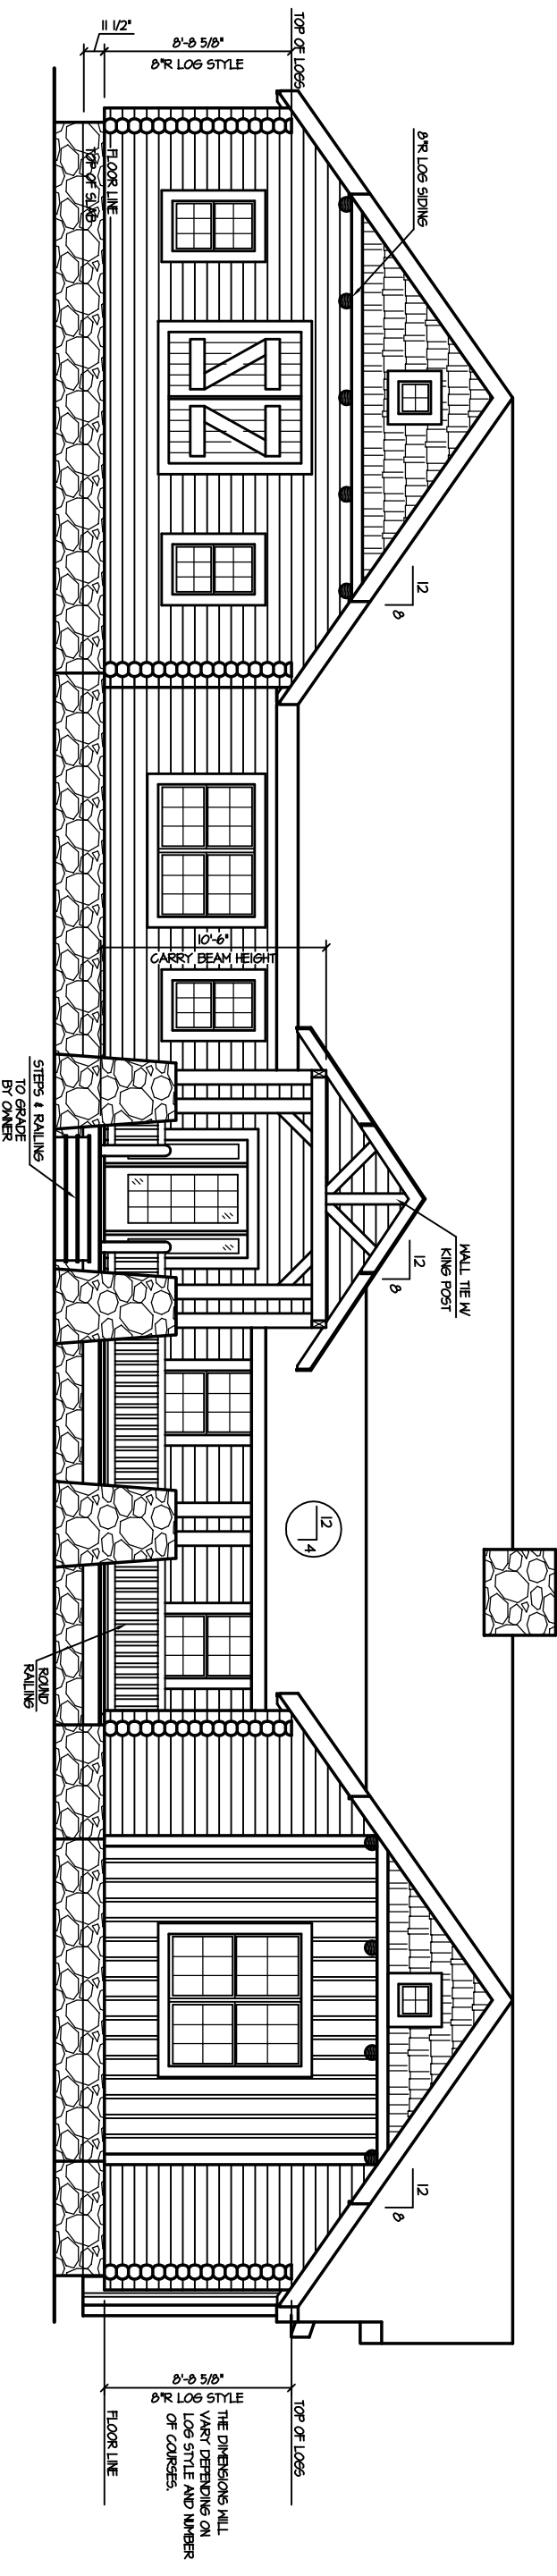

Coryette Cabin: 2,808 S.F.

FRONT ELEVATION
1/8" = 1'-0"

RIGHT ELEVATION
1/8" = 1'-0"

Corvette Cabin: 2,808 S.F.

REAR ELEVATION

LEFT ELEVATION

Corvette Cabin: 2,808 S.F.

1st FLOOR PLAN

1/8" = 1'-0"

Entertain

Destress

Storage

Flex

Ego