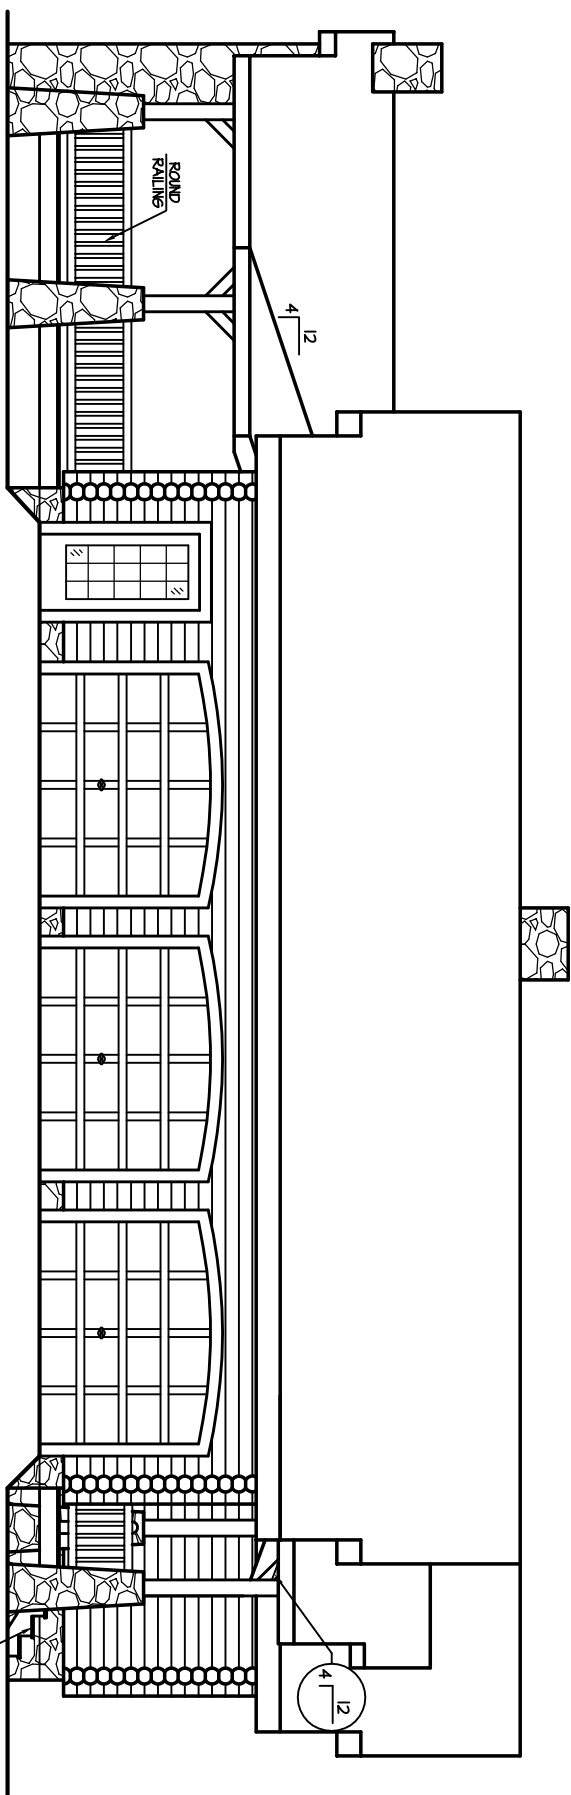

Coryette Cabin: 2,808 S.F.

FRONT ELEVATION
1/8" = 1'-0"

RIGHT ELEVATION
1/8" = 1'-0"

Corvette Cabin: 2,808 S.F.

REAR ELEVATION

LEFT ELEVATION

Corvette Cabin: 2,808 S.F.

1st FLOOR PLAN

1/8" = 1'-0"

Entertain

Destress

Storage

Flex

Ego