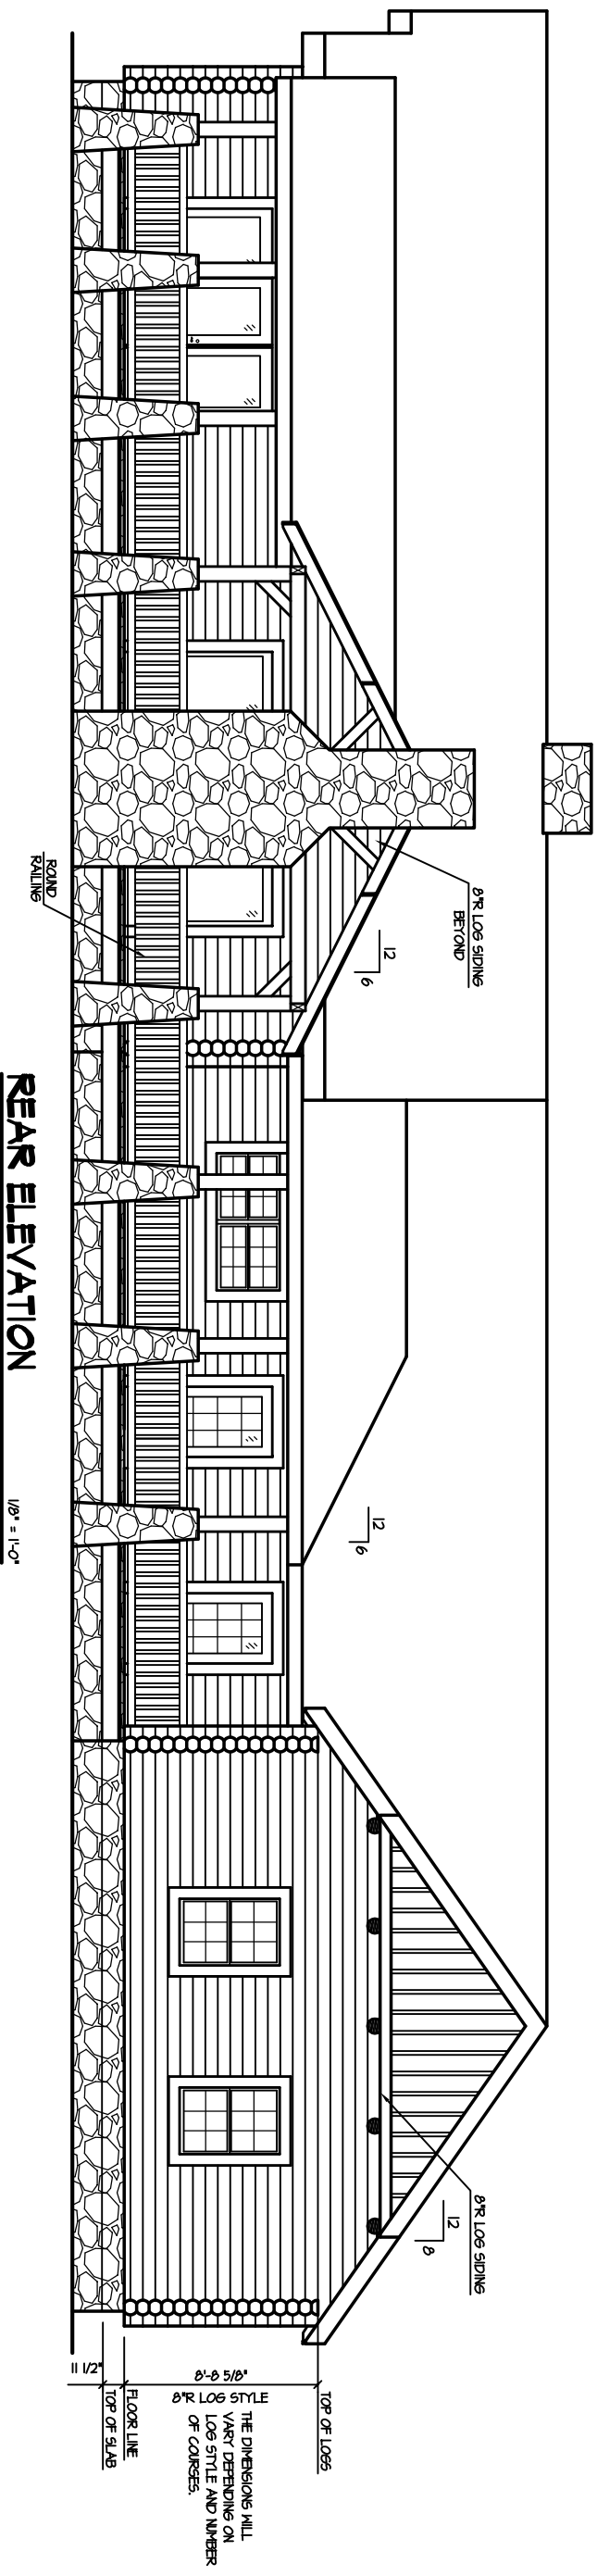

Coryette Cabin: 2,808 S.F.

FRONT ELEVATION
1/8" = 1'-0"

RIGHT ELEVATION
1/8" = 1'-0"

Corvette Cabin: 2,808 S.F.

REAR ELEVATION

LEFT ELEVATION

Corvette Cabin: 2,808 S.F.

1st FLOOR PLAN

1/8" = 1'-0"

Entertain

Destress

Storage

Flex

Ego